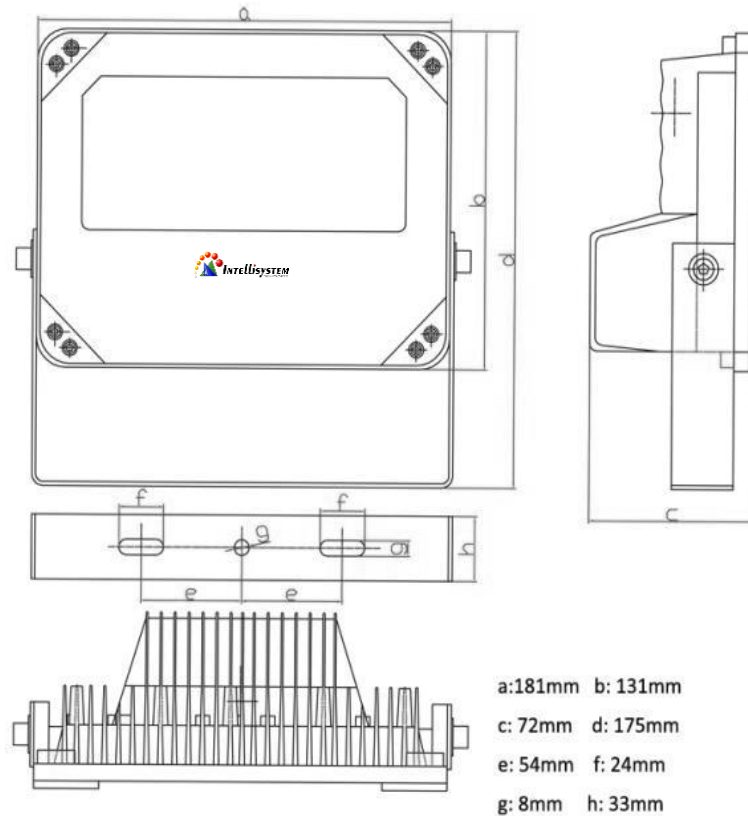

To achieve the distance needed, please pay attention to your camera specifications and lens before purchase. It is normal phenomenon that distance may vary due to different cameras and lens.

Mechanical Drawings